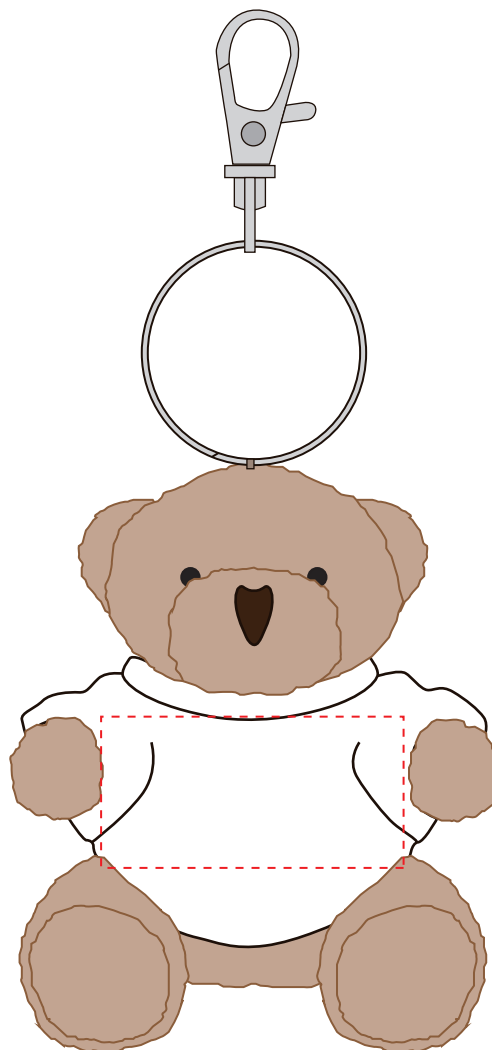

Your Ref:	Quantity:	Product Code: TB0001 & TB0101
Our Ref:	Version: 1	Product Colour: CINNAMON

**PRINTING CONCERNS:****PRODUCT INFO:**

We stock this item in the following colours

**PANTONE REFERENCE(S)**

Full Colour Printing

ARTWORK SCALE 100%

ARTWORK SCALE 100%  
Max print area: 40mm x 20mm

Product Image for visualisation  
- colours may vary

The dashed line is to demonstrate print area and will not appear on your printed item